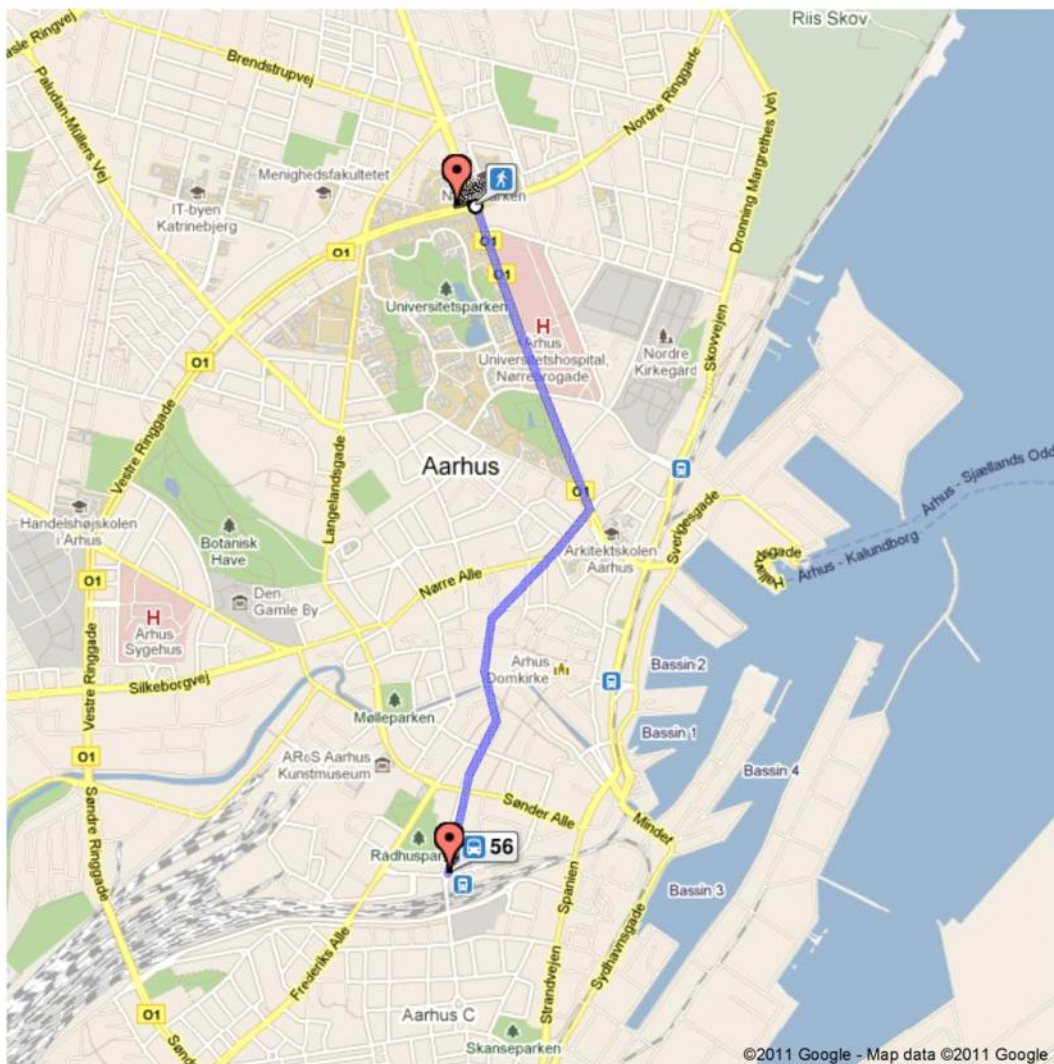

Start **Scandic Plaza Århus**
Banegaardspladsen 14, 8100,
Denmark
8732 0100
End **Nordre Ringgade/O1**
When 7/4/11 after 8:04am
Duration 10 mins total

A Scandic Plaza Århus
Banegaardspladsen 14, 8100, Denmark - 8732 0100

Banegårdspladsen, Århus C
Bus - 56 towards Studstrup, Ønsbækvej

8:04am - 8:13am
(9 mins, 8 stops)

Århus Universitet, Randersvej/Nordre Ringgade
Walk to Nordre Ringgade/O1

Beta: Use caution – This route may be missing sidewalks or pedestrian paths.

1. Head northwest toward Nordre Ringgade/O1
2. Turn left onto Nordre Ringgade/O1

18 m
51 m

About 1 min

B Nordre Ringgade/O1

Local agency information: Rejseplanen

These directions are for planning purposes only. You may find that construction projects, traffic, weather, or other events may cause conditions