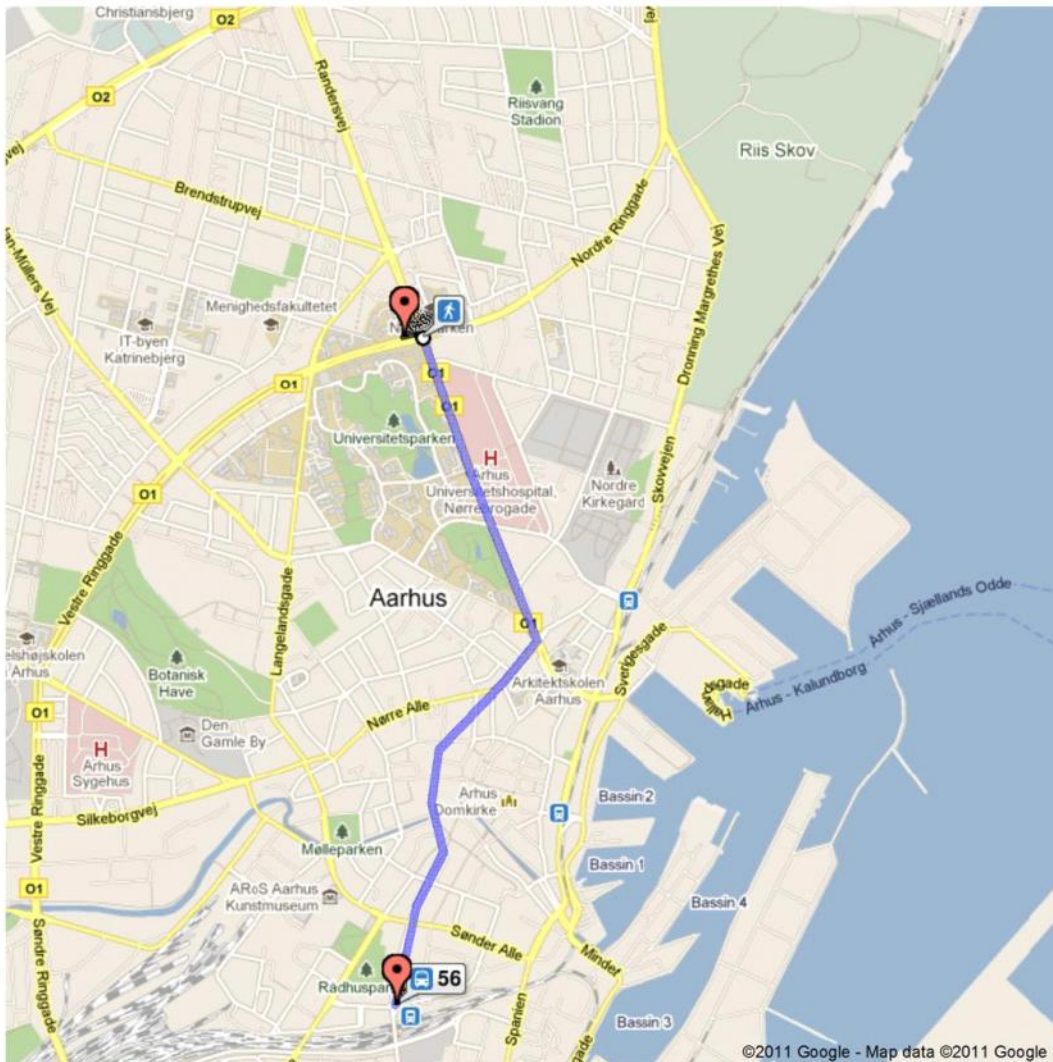

Start **Best Western Hotel Ritz**
Banegårdspladsen 12, 8000, Danmark
8613 4444
End **Nordre Ringgade/O1**
When 7/4/11 after 8:04am
Duration 10 mins total

A Best Western Hotel Ritz
Banegårdspladsen 12, 8000, Danmark - 8613 4444

Banegårdspladsen, Aarhus C
Bus - 56 towards Studstrup, Ønsbækvej

8:04am - 8:13am
(9 mins, 8 stops)

Arhus Universitet, Randersvej/Nordre Ringgade
Walk to Nordre Ringgade/O1

Beta: Use caution – This route may be missing sidewalks or pedestrian paths.

1. Head northwest toward Nordre Ringgade/O1
2. Turn left onto Nordre Ringgade/O1

18 m
51 m

About 1 min

B Nordre Ringgade/O1

Local agency information: Rejseplanen

These directions are for planning purposes only. You may find that construction projects, traffic, weather, or other events may cause conditions