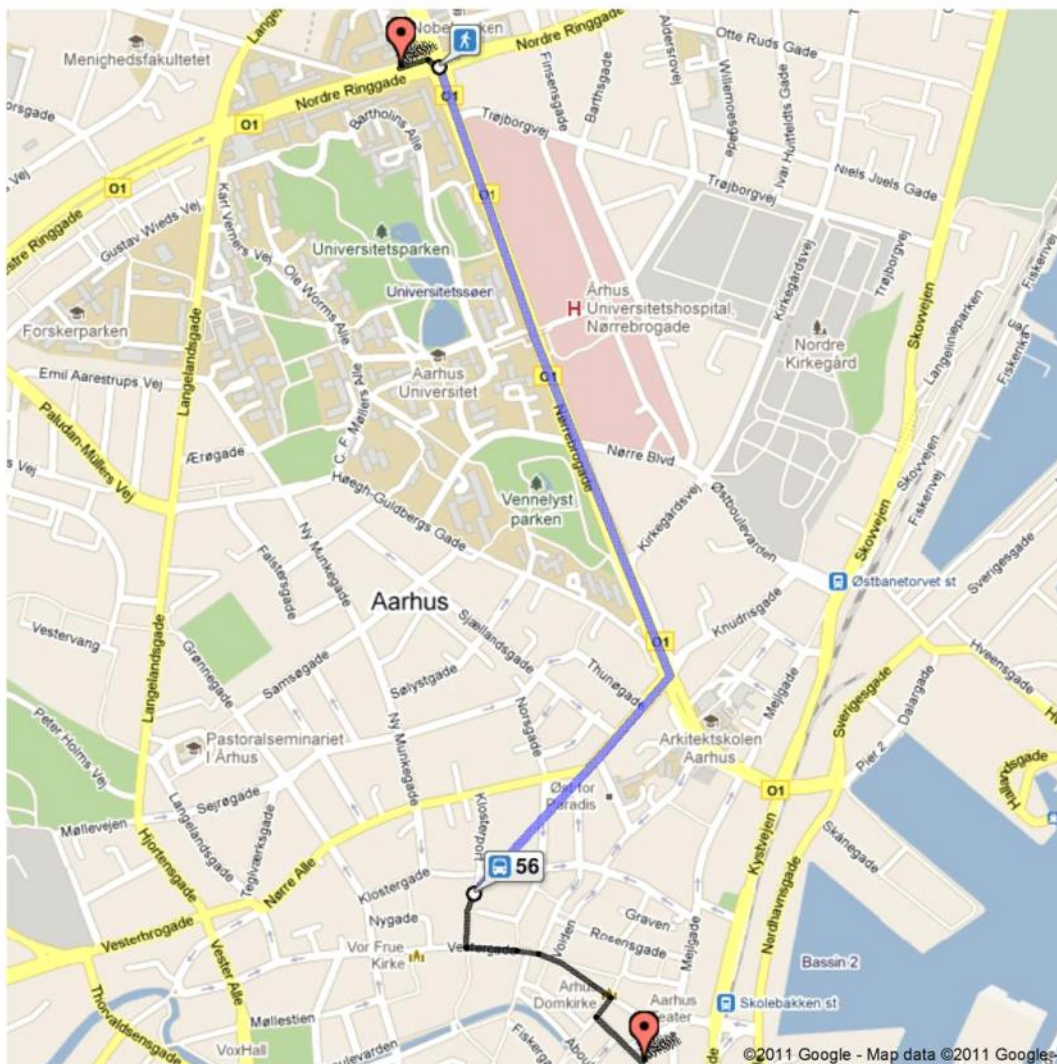

Start **CABINN Hotel Århus**
Kannikegade 14, 8000 Aarhus,
Denmark
8675 7000
End **Nordre Ringgade/O1**
When 7/4/11 after 8:00am
Duration 13 mins total

CABINN Hotel Århus
Kannikegade 14, 8000 Aarhus, Denmark - 8675 7000

Walk to Klosterortvet (Århus) About 6 mins

Klosterortvet (Århus) 8:08am - 8:13am
(5 mins, 4 stops)

Bus - 56 towards Studstrup, Ønsbækvej

Arhus Universitet, Randersvej/Nordre Ringgade About 1 min

Walk to Nordre Ringgade/O1

Nordre Ringgade/O1

Local agency information: Rejseplanen

These directions are for planning purposes only. You may find that construction projects, traffic, weather, or other events may cause conditions to differ from the map results, and you should plan your route accordingly. You must obey all signs or notices regarding your route.

Map data ©2011 Google