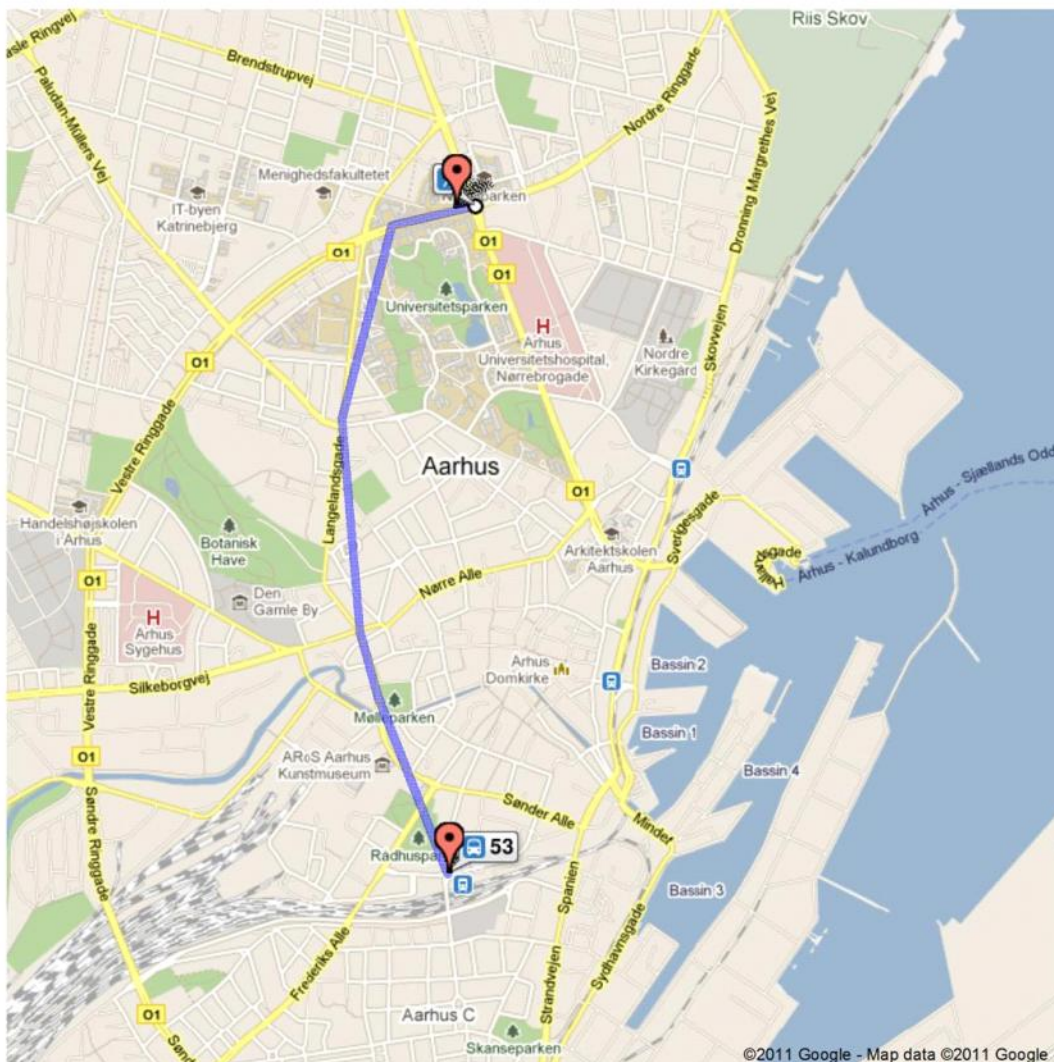

Start **Scandic Plaza Århus**
Banegaardspladsen 14, 8100,
Denmark
8732 0100
End **Nordre Ringgade/O1**
When 7/4/11 after 8:09am
Duration 10 mins total

A Scandic Plaza Århus
Banegaardspladsen 14, 8100, Denmark - 8732 0100

Banegårdspladsen, Århus C
Bus - 53 towards Mejlbj, Endestation

8:09am - 8:18am
(9 mins, 5 stops)

Århus Universitet, Randersvej/Nordre Ringgade
Walk to Nordre Ringgade/O1

Beta: Use caution – This route may be missing sidewalks or pedestrian paths.

1. Head northwest toward Nordre Ringgade/O1
2. Turn left onto Nordre Ringgade/O1

18 m
51 m

About 1 min

B Nordre Ringgade/O1

Local agency information: Rejseplanen

These directions are for planning purposes only. You may find that construction projects, traffic, weather, or other events may cause conditions