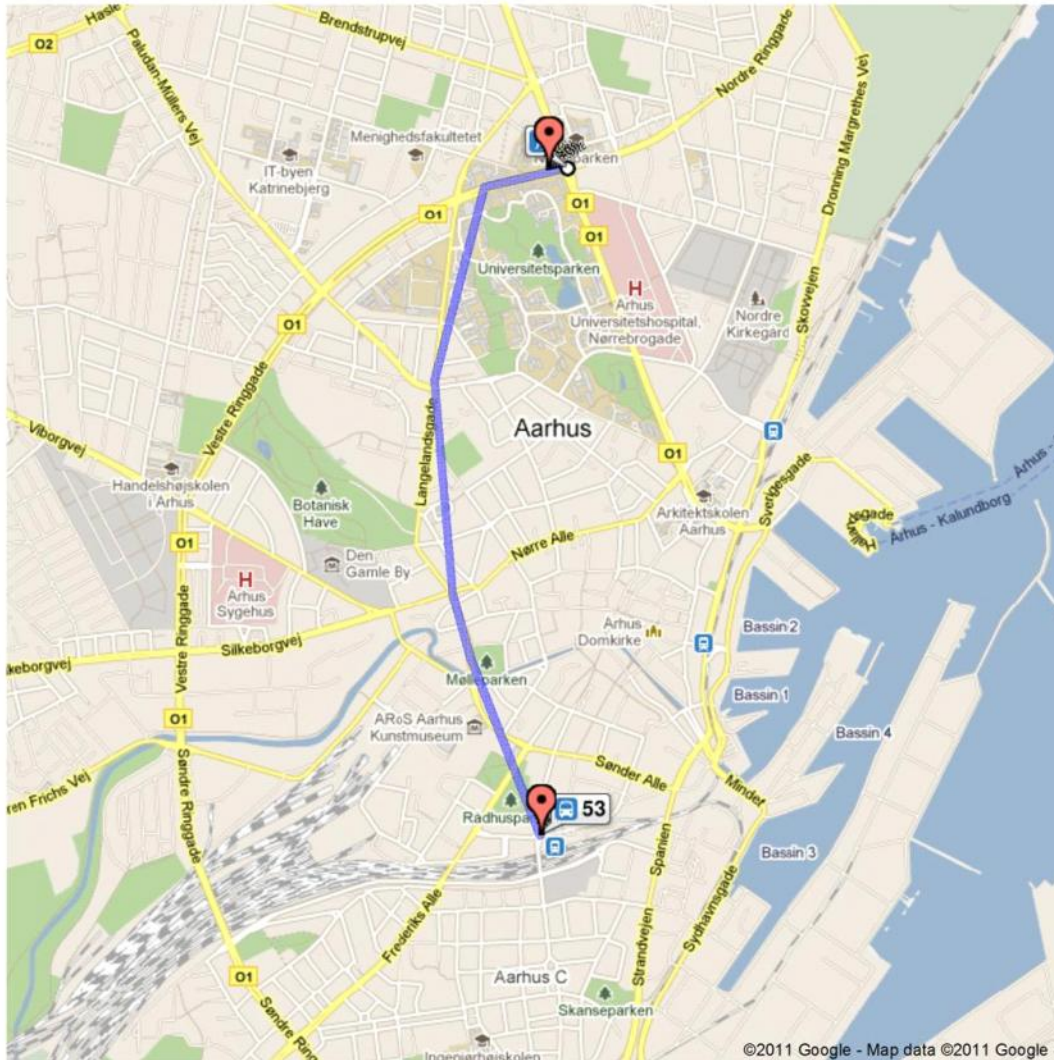

Start **Best Western Hotel Ritz**
Banegårdspladsen 12, 8000, Danmark
8613 4444
End **Nordre Ringgade/O1**
When 7/4/11 after 8:09am
Duration 10 mins total

A Best Western Hotel Ritz
Banegårdspladsen 12, 8000, Danmark - 8613 4444

Banegårdspladsen, Aarhus C
Bus - 53 towards Mejlbj, Endestation

8:09am - 8:18am
(9 mins, 5 stops)

Arhus Universitet, Randersvej/Nordre Ringgade
Walk to Nordre Ringgade/O1

Beta: Use caution – This route may be missing sidewalks or pedestrian paths.

1. Head northwest toward Nordre Ringgade/O1
2. Turn left onto Nordre Ringgade/O1

18 m

51 m

About 1 min

B Nordre Ringgade/O1

Local agency information: Rejseplanen

These directions are for planning purposes only. You may find that construction projects, traffic, weather, or other events may cause conditions